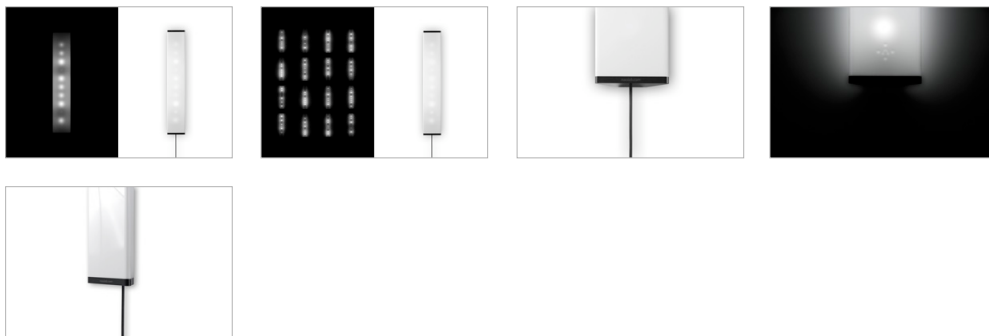

naooooooooo (English)
experimental light object

naooooooooo's LEDs create a handsome, breathing light pattern for your space. The subtle ambient lights randomly change to a natural, calming rhythm – adding life to an otherwise still environment.

This high energy-saving light hangs portrait, landscape and in corners. It also lays or stands on any surface – coffee table, desktop, bookshelf or mantel.

Dimensions: 11 cm x 62 cm x 3.6 cm; Materials: Acrylic Glass, Electronic Components

Function and intended use

This product should be used with a USB power supply adapter. Alternatively it can be connected with a computer's USB port.

Environment

Many households already use USB adapters to charge their mobile phones or music players. Please recycle your own existing adapter to use with this product.

Important: Plugged-in adapters continue to draw energy even if they are not connected to a device - for this reason we would like to remind you to remove adapters from power sockets after use.

First release July 2009

Retail price starts at 150 Euro, **available at: www.naolabshop.com**

All pictures (and more) available in high-res